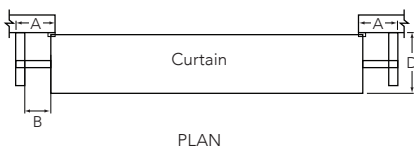

**LOCKING:** Waist High Internal Slide Bolt  
**DRUM TYPE:** S2 Pressed Metal  
**TAPER OPTION:** Yes  
**HIGH WIND OPTION:** Yes  
**DOOR GUIDE BLOCK:** With Double Roller

HEIGHTS	A	A1	A1*	B	B1	C	D	E	F	OPERATION	DOOR WIDTH
to 2400mm	135	125	160/450	35	n/a	540	555	245	295	Hand Operated	Opening Width + 100mm minimum
3000mm	175	205	160/450	35	5	620	565	310	310	Direct Drive Chain	
3300mm	195	225	160/450	35	5	620	565	310	310	Planetary Gearing Chain	
3301 to 4200mm	195	225	160/450	35	5	620	585	310	310		
4201 - 5100mm	210	225	160/450	35	5	620	615	310	325		