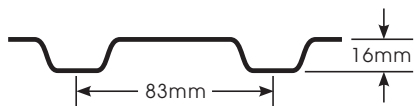

RESIDENTIAL DOUBLE WIDTH ROLLER DOOR

MODEL CODE: R3F Firmadoor

PROFILE: Squareline

CURTAIN THICKNESS: 0.4mm
DOOR HEIGHT: 1200, 2100, 2400, 2700 & 3000mm
WIDTH RANGE: 2500 to 5100mm
WIDTH INCREMENTS: 5mm
LOCKING: Waist High Centre Lift Lock

DRUM TYPE: S3 Pressed Metal
TAPER OPTION: Yes
HIGH WIND OPTION: Yes
DOOR GUIDE BLOCK: With Double Roller

HEIGHTS	HEADROOM				SIDEROOM (mm)			DOOR WIDTH
	RECOMMENDED				E1 RECOM.	E2 (with Opener)		
	A	B	C	D		LH	RH	
to 2100mm	420	85	150	510	135	135-185	143-195*	Opening Width +100mm minimum
2101mm - 3000mm	450	85	150	540	135