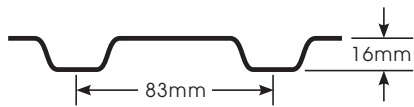

RESIDENTIAL SINGLE WIDTH ROLLER DOOR

MODEL CODE: R1R Rollmasta

PROFILE: Squareline

CURTAIN THICKNESS: 0.4mm
DOOR HEIGHT: 2100, 2400, 2700 & 3000mm
WIDTH RANGE: 950 to 3100mm
WIDTH INCREMENTS: 5mm
LOCKING: Waist High Centre Lift Lock

DRUM TYPE: Polymer Moulded Drum
TAPER OPTION: Yes
HIGH WIND OPTION: Yes
DOOR GUIDE BLOCK: With Side Roller

HEIGHTS	HEADROOM				SIDEROOM (mm)			DOOR WIDTH
	RECOMMENDED				E1 RECOM.	E2 (with Opener)		
	A	B	C	D		LH	RH	
to 2100mm	350	80	120	460	100	110-160	120-170*	Opening Width +60mm minimum
2400mm	370	80	120	480	100			
2700mm	370	80	120	480	100			
3000mm	370	80	120	480	100